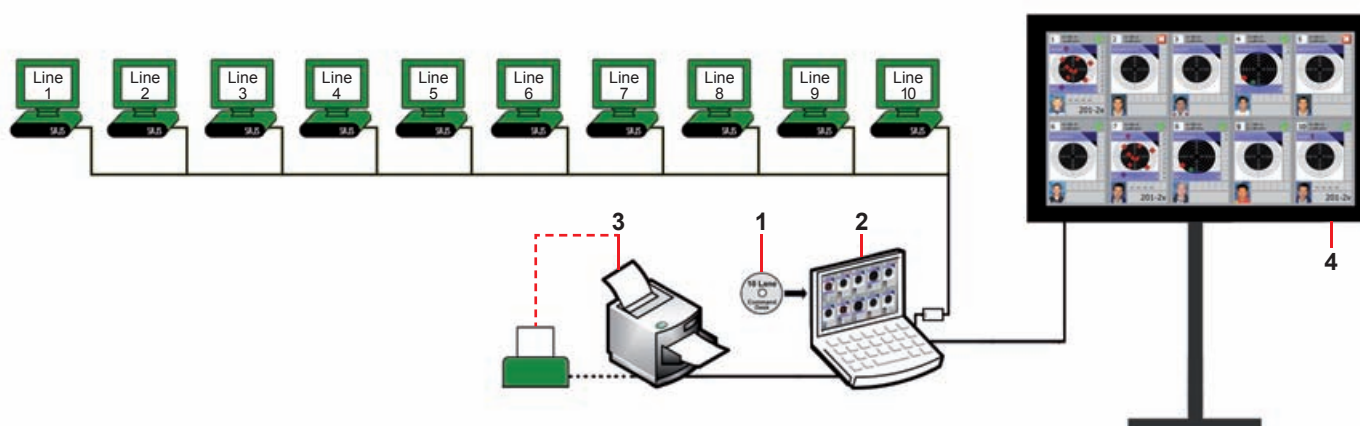

## 10 Lane Command Desk

**Printing and display program  
for all SIUS control units  
SA931 / SA941 / SA951**

**Replaces up to ten individual thermal printers  
by a single laser printer**

**Possible applications  
and function description**

### Printing and display program «10 Lane Command Desk»

«10 Lane Command Desk» enables the connection of up to 10 control units directly to a PC with printer (additional to the Central-PC). When used, individual thermal printers can be replaced by a single laser printer. The printout of the shooting program is made automatically after the last shot or manually by the shooter. «10 Lane Command Desk» enables the display of the connected shooting lanes for the spectators as well. The type of display can be chosen individually according to the own personal needs. Even the control of each single lane is possible (e.g. malfunctions of weapons, interruption of programmes etc.).

### Distribution box for «10 Lane Command Desk»

Also available as optional equipment for «10 Lane Command Desk» is a functional, lockable device box with integrated multiple socket outlet. All required components as laptop, power supply and USB-LON-Dongle can be stored easily inside.

**Print-out of «10 Lane Command Desk»**

The print-out is made for a single line according to the examples below.

1:1 printout analogous to individual thermal printer

Colour print-out with shot pattern (only possible with color laser printer)