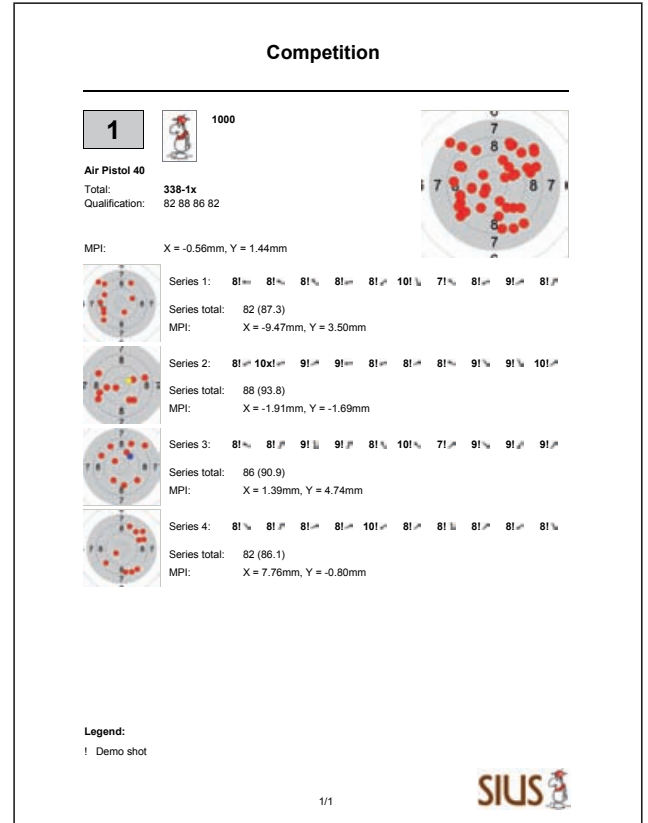

## 10 Lane Command Desk

**Printing and display program  
for all SIUS control units  
SA931 / SA941 / SA951**

**Replaces up to ten individual thermal printers  
by a single laser printer**

**Possible applications  
and function description**

### Printing and display program «10 Lane Command Desk»

«10 Lane Command Desk» enables the connection of up to 10 control units directly to a PC with printer (additional to the Central-PC). When used, individual thermal printers can be replaced by a single laser printer. The printout of the shooting program is made automatically after the last shot or manually by the shooter. «10 Lane Command Desk» enables the display of the connected shooting lanes for the spectators as well. The type of display can be chosen individually according to the own personal needs. Even the control of each single lane is possible (e.g. malfunctions of weapons, interruption of programmes etc.).

### Distribution box for «10 Lane Command Desk»

Also available as optional equipment for «10 Lane Command Desk» is a functional, lockable device box with integrated multiple socket outlet. All required components as laptop, power supply and USB-LON-Dongle can be stored easily inside.

**Print-out of «10 Lane Command Desk»**

The print-out is made for a single line according to the examples below.

1:1 printout analogous to individual thermal printer

Colour print-out with shot pattern (only possible with color laser printer)