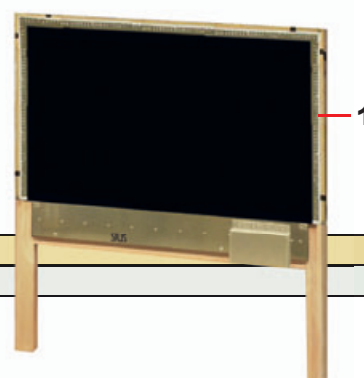

### Target S305

The print of the LON measurement electronics (LME) must be adequately selected to type of weapon (caliber) and ammunition.

The transport trolley is produced by external firms.

Pos.	Article no.	Description
<b>Target S305</b>		
1	S305-LONMI5V1	Main frame «wild boar running» cover backside, with main top cloth, with LON measurement bar without print LON measurement electronics, without front frame
	LMEB001V2	Print LON measurement electronics S110 small bore rifle
	LMEB001V4	Print LON measurement electronics S110 small bore / big bore rifle
	LMEB001V3	Print LON measurement electronics S310 big bore rifle
	S150HA009	Endless rubber band, 2850x700x4mm
<b>Accessory and spare parts</b>		
	MS150-LON-V2R2	LON measurement bar for S305, with reversing mechanism and limit switch
	S305A501	Cable LME print – plug SW
	S305A502	Cable CPC plug – limit switch
	S305H	Mainframe, spare target, cover backside, with main cloth, without LON measurement bar, LME and front frame

### Target front masks

To mount the target front masks with **DJV hunting pictures**, the basic multi wall panel for hunting pictures S305AA011 must be used.

Preprinted multi wall panels (with or without front frame) are available for the **ISSF hunting pictures**.