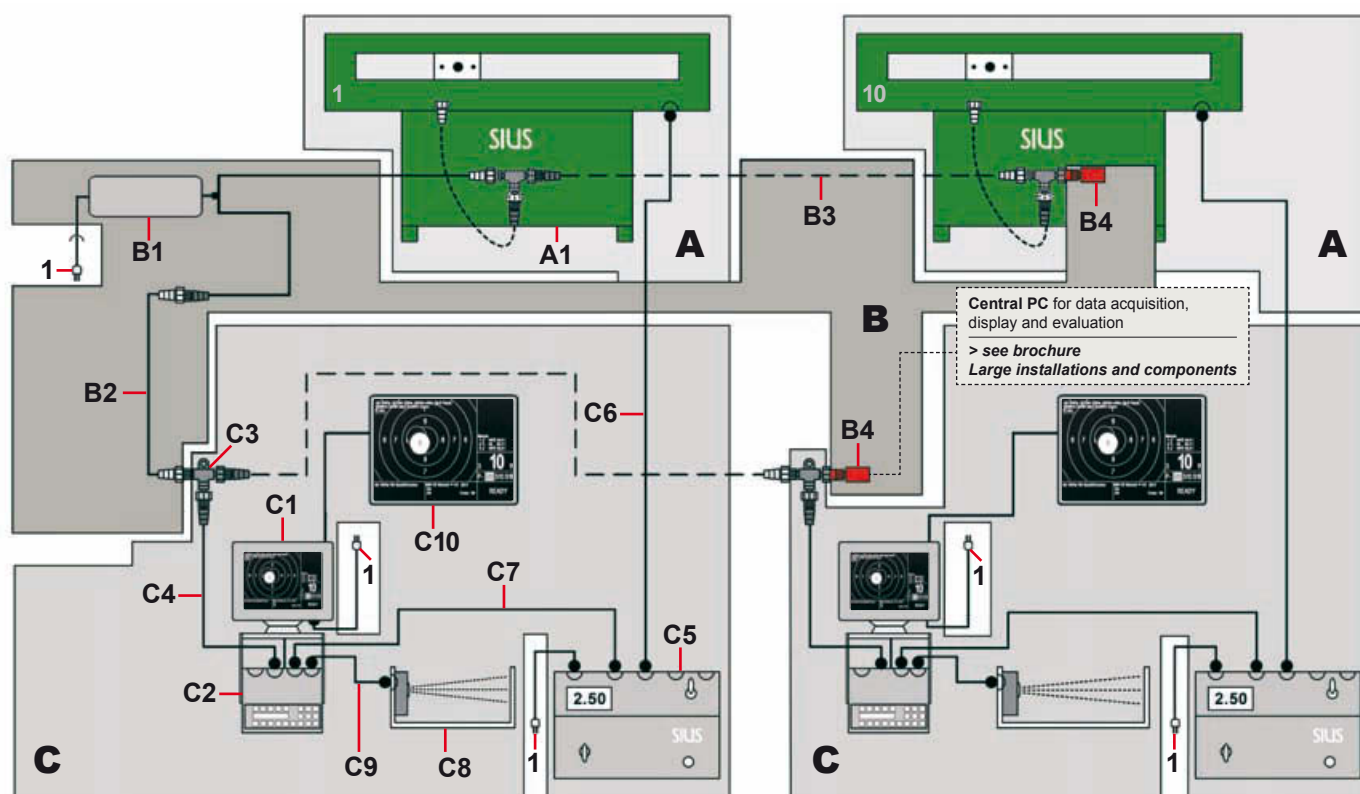

Standard configuration

Target RT10 with basic equipment SA941.

«Running Target» 10m

Installation overview RT10

The installation is divided into 3 article groups: article group target line (A), article group for cables and power supply (B) and article group firing line (C). The article group for cables and power supply (B) is designed for 10 lines at the most. In addition, power supply cables are required (connection cable: device to country specific plug) (Pos. 1).

Pos.	Article no.	Pcs.	Description
A Article group target line			
A1	RT10-LON	1	Running Target 10m LTW
B Article group cables and power supply			
B1	NT211V0	1	Power supply for 10 lines 225W mit LTW 230V
B2	KL001-20.0	1	Cable LTW male-fem 20.0m
B3	KL001-2.0	1	Cable LTW male-fem 2.0m
B4	KL001-R	2	Terminating resistor, red, male LTW IP67
C Article group firing line			
C1	M941	1	Monitor TFT 10.4" (26cm)
C2	CU941-ISSF	1	Control unit, with software for ISSF competitions (ISSF- approval phase 1, 2 and 3)
C3	KL001-T	1	T-Adapter fem/fem/male LTW IP67
C4	KL003-2.0	1	Cable LTW male-RJ45 2.0m
C5	RTC20	1	Controller for RT10-LON
C6	KS031-22	1	Cable connection RTC20-RT10 22m
C7	KP019	1	Cable connection CU941-RTC20
C8	LB20	1	Photoelectric beam detector for RT10-LON (option)
C9	KP019	1	Cable connection CU941-LB20 (option)
C10			Monitor for spectators (on request)
1	Reference		Country-specific power supply cable > page 7