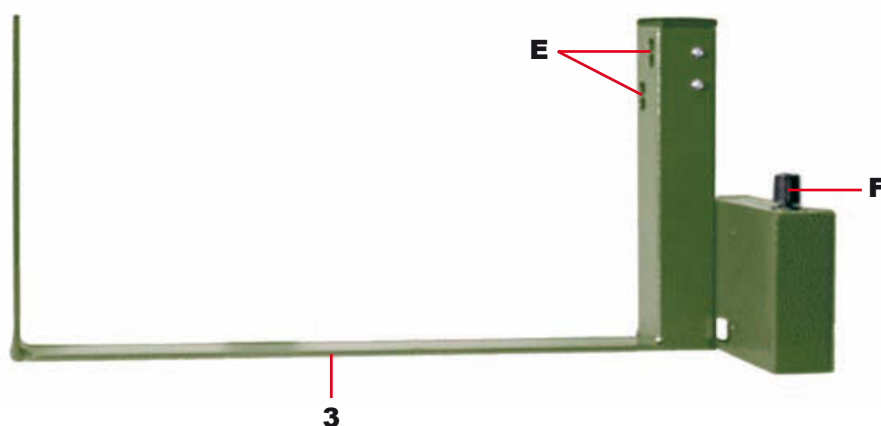

E = Photoelectric beam detector
F = Controller for delay time