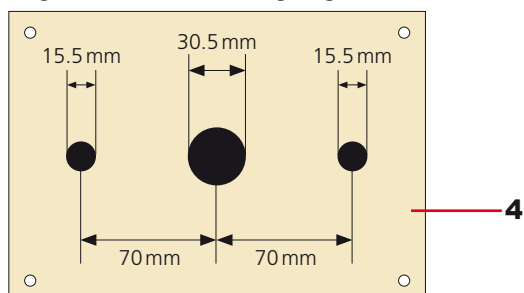

«Running Target» 10m for air rifles

For the detection system, a modified version of the target S10-LON is built into the «Running Target» (1). It is equipped with a special target front mask and mounted on a trolley. This is pulled back and forth by means of a direct current motor controlled by the RTC20 controller. The RTC20 supports SLOW/FAST types of operation. For MIXED, the RTC20 must be connected to the control unit CU941. The photoelectric beam detector LB20 was developed specifically for training. It automatically triggers the movement of the target or the trolley when the weapon is lifted. Thus, the training operation with the «Running Target» is possible without any additional personnel.

A = Effective running time in 1/100s
 B = Main switch
 C = Starter button
 D = Selection switch

E = Photoelectric beam detector
 F = Controller for delay time

Target front mask «Running Target» 10m

Pos.	Article no.	Description
Target RT10		
1	RT10-LON	Target RT10 «Running Target» Size (BxHxT): 312x164x70cm, weight: 72.5kg (without accessory) Consumption: 7W (target only), detection surface: 170x170mm
2	RTC20	Controller for RT10-LON Size (BxHxT): 220x135x235mm, weight: 3 kg Consumption: 80W
Accessory and spare parts		
3	LB20	Photoelectric beam detector for RT10 Size (BxHxT): 455x110x120mm, weight: 890g
4	RT20A051	Target front mask «Running Target» 10m ISSF, bulls eye Ø 30.5mm (with 2 additional offset points)
	AE116	Lighting tube 120W (target illumination)
	KF20	Bullet trap for RT10
	KF20A006	Protection plate to KF20 (polycarb.175x133x4mm)
	KF20A010	Protection plate to KF20 (chrome steel 60x71x1.5mm)