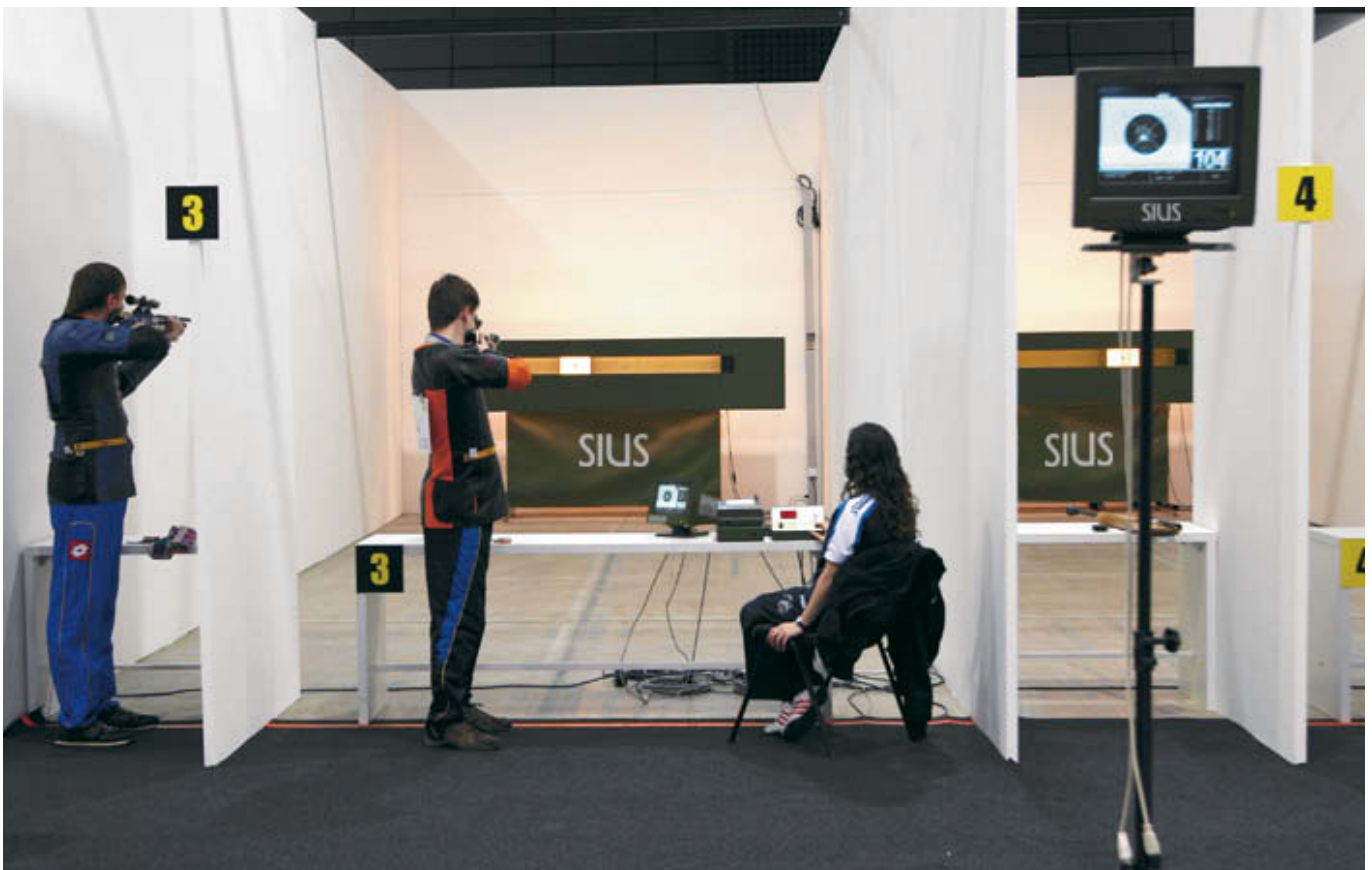

«Running Target» 10m for air rifles

For the detection system, a modified version of the target S10-LON is built into the «Running Target» (1). It is equipped with a special target front mask and mounted on a trolley. This is pulled back and forth by means of a direct current motor controlled by the RTC20 controller. The RTC20 supports SLOW/FAST types of operation. For MIXED, the RTC20 must be connected to the control unit CU941. The photoelectric beam detector LB20 was developed specifically for training. It automatically triggers the movement of the target or the trolley when the weapon is lifted. Thus, the training operation with the «Running Target» is possible without any additional personnel.

A = Effective running time in 1/100s
 B = Main switch
 C = Starter button
 D = Selection switch

E = Photoelectric beam detector
 F = Controller for delay time

Target front mask «Running Target» 10m

Pos.	Article no.	Description
Target RT10		
1	RT10-LON	Target RT10 «Running Target» Size (BxHxT): 312x164x70cm, weight: 72.5kg (without accessory) Consumption: 7W (target only), detection surface: 170x170mm
2	RTC20	Controller for RT10-LON Size (BxHxT): 220x135x235mm, weight: 3 kg Consumption: 80W
Accessory and spare parts		
3	LB20	Photoelectric beam detector for RT10 Size (BxHxT): 455x110x120mm, weight: 890g
4	RT20A051	Target front mask «Running Target» 10m ISSF, bulls eye Ø 30.5mm (with 2 additional offset points)
	AE116	Lighting tube 120W (target illumination)
	KF20	Bullet trap for RT10
	KF20A006	Protection plate to KF20 (polycarb.175x133x4mm)
	KF20A010	Protection plate to KF20 (chrome steel 60x71x1.5mm)