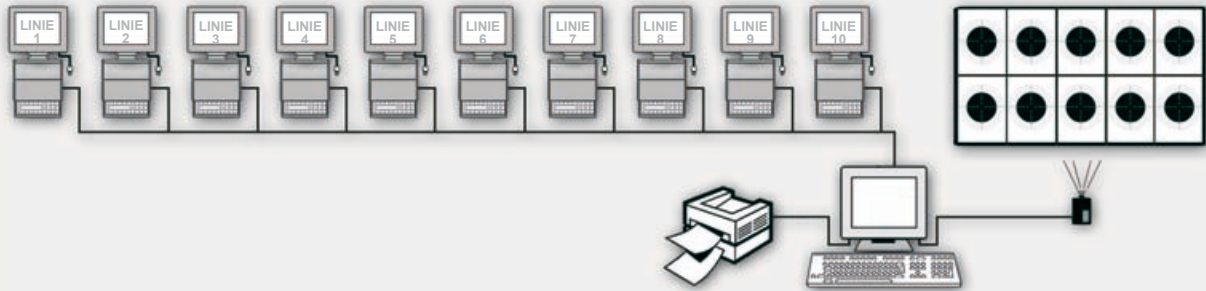

10 Lane Command Desk

**Printing and display program
for all SIUS control units
SA931 / SA941 / SA951**

**Replaces up to ten individual thermal printers
by a single laser printer**

**Possible applications
and function description**

SIUS AG

Im Langhag 1 | CH-8307 Effretikon | Switzerland
Phone +41 52 354 60 60 | Fax +41 52 354 60 66
www.sius.com | admin@sius.com

Printing and display program «10 Lane Command Desk»

«10 Lane Command Desk» enables the connection of up to 10 control units directly to a PC with printer (additional to the Central-PC). When used, individual thermal printers can be replaced by a single laser printer. The printout of the shooting program is made automatically after the last shot or manually by the shooter. «10 Lane Command Desk» enables the display of the connected shooting lanes for the spectators as well. The type of display can be chosen individually according to the own personal needs.