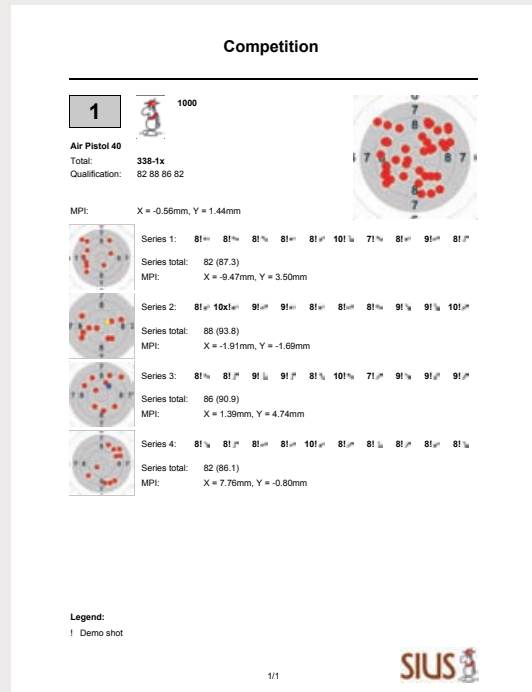

Colour print-out with shot pattern

SIUS Reliability counts...

SIUS AG | Im Langhag 1 | CH-8307 Effretikon | Switzerland
Phone +41 52 354 60 60 | Fax +41 52 354 60 66
www.sius.com | admin@sius.com

<http://www.sius.com>

Supplier of all Shooting Electronics incl. Shotgun for the Games in Rio

Exclusive ISSF Results Provider
Worldwide the only system with ISSF-approval for all disciplines