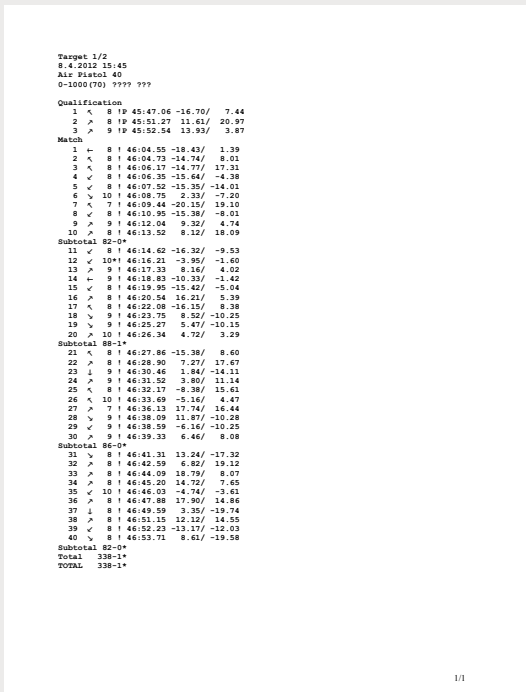

10 Lane Command Desk

**Printing and display program
for all SIUS control units
SA931 / SA941 / SA951**

**Replaces up to ten individual thermal printers
by a single laser printer**

**Possible applications
and function description**

SIUS AG

Im Langhag 1 | CH-8307 Effretikon | Switzerland
Phone +41 52 354 60 60 | Fax +41 52 354 60 66
www.sius.com | admin@sius.com

Printing and display program «10 Lane Command Desk»

«10 Lane Command Desk» enables the connection of up to 10 control units directly to a PC with printer (additional to the Central-PC). When used, individual thermal printers can be replaced by a single laser printer. The printout of the shooting program is made automatically after the last shot or manually by the shooter. «10 Lane Command Desk» enables the display of the connected shooting lanes for the spectators as well. The type of display can be chosen individually according to the own personal needs.